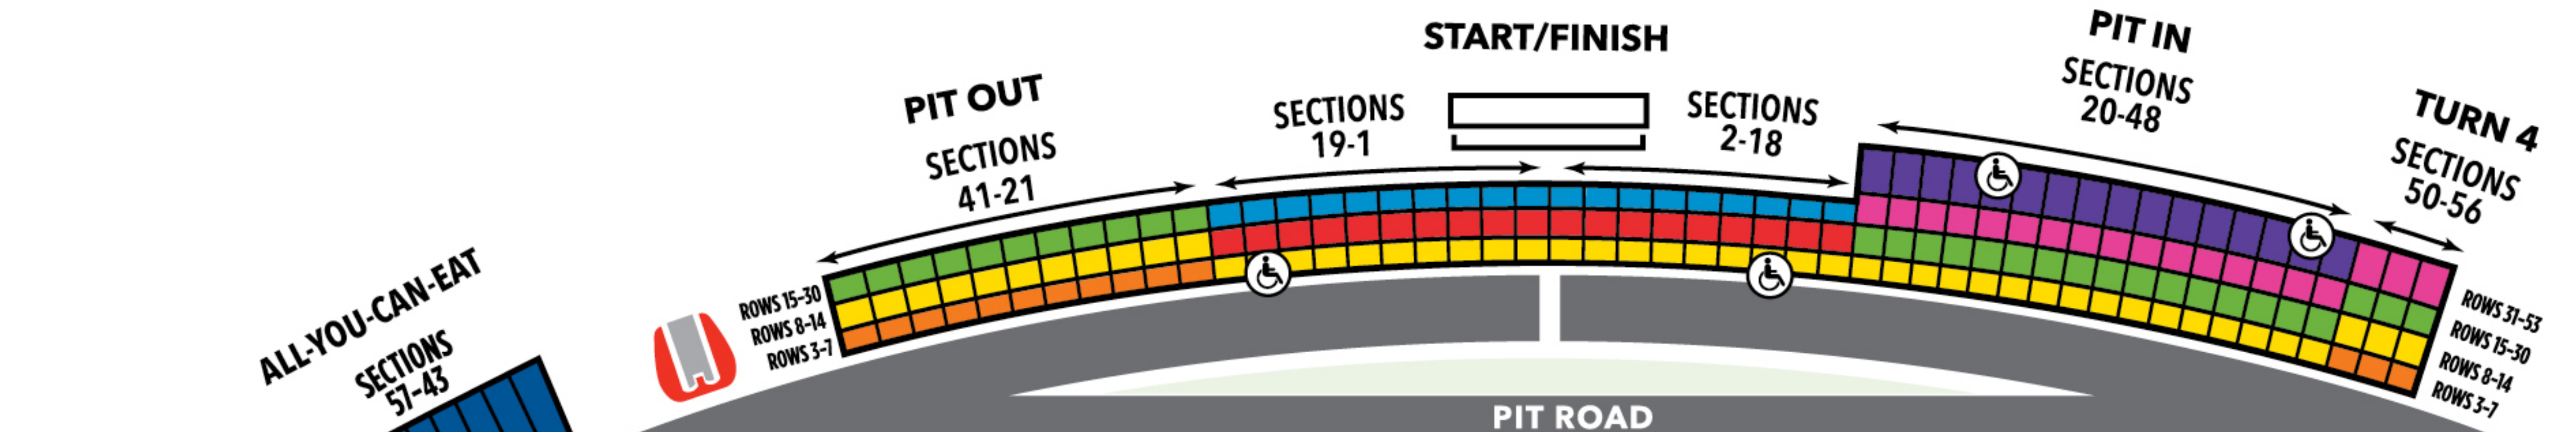

SEASON/WEEKEND MEMBERSHIP GRANDSTAND PRICING!

JUNE 9

AUGUST 11

SECTIONS	SEASON/WEEKEND MEMBERSHIP PRICE	SAVINGS TO RACEDAY PRICE	SECTIONS	SEASON/WEEKEND MEMBERSHIP PRICE	SAVINGS TO RACEDAY PRICE
TURN 1			PIT IN		
Sections 59-69 Rows 3-7	\$39	\$30	Section 20-48 Rows 3-7	\$49	\$20
Sections 59-69 Rows 8-14	\$39	\$40	Section 20-48 Rows 8-14	\$59	\$20
Sections 59-69 Rows 15-40	\$49	\$40	Section 20-48 Rows 15-30	\$79	\$20
			Section 20-48 Rows 31-53	\$109	\$20
PIT OUT			TURN 4		
Sections 21-41 Rows 3-7	\$39	\$30	Sections 50-56 Rows 3-7	\$39	\$0
Sections 21-41 Rows 8-14	\$49	\$30	Sections 50-56 Rows 8-14	\$49	\$20
Sections 21-41 Rows 15-30	\$59	\$30	Sections 50-56 Rows 15-30	\$59	\$20
			Sections 50-56 Rows 31-53	\$79	\$20
START/FINISH			All You Can Eat Section 43-57	\$85	
Sections 1-19 & 2-18 Rows 3-7	\$49	\$40			
Sections 1-19 & 2-18 Rows 8-14	\$69	\$40			
Sections 1-19 & 2-18 Rows 15-30	\$89	\$46			

ADDITIONAL PRICING

Friday, June 7: \$15 a savings of \$15

Saturday, June 8: \$20 a savings of \$25

Friday, August 9: \$10 a savings of \$10

Saturday, August 10: \$15 a savings of \$25

Kids 12 & Under FREE on Friday and Saturday and Half-Priced On Sunday!